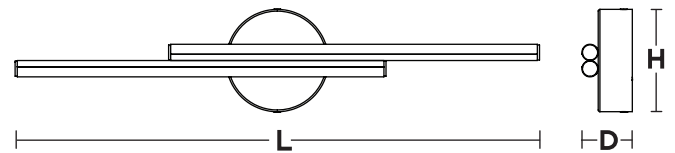

Ordering Information:

Black	Satin Brass	Satin Nickel	LED	Delivered Lumens	CCT	L	H	D
ELAV2404L30D1BK	ELAV2404L30D1SB	ELAV2404L30D1SN	18W	1400	3000K	24-1/4"	4-3/4"	2-1/4"
ELAV3004L30D1BK	ELAV3004L30D1SB	ELAV3004L30D1SN	25W	1800	3000K	30"	4-3/4"	2-1/4"