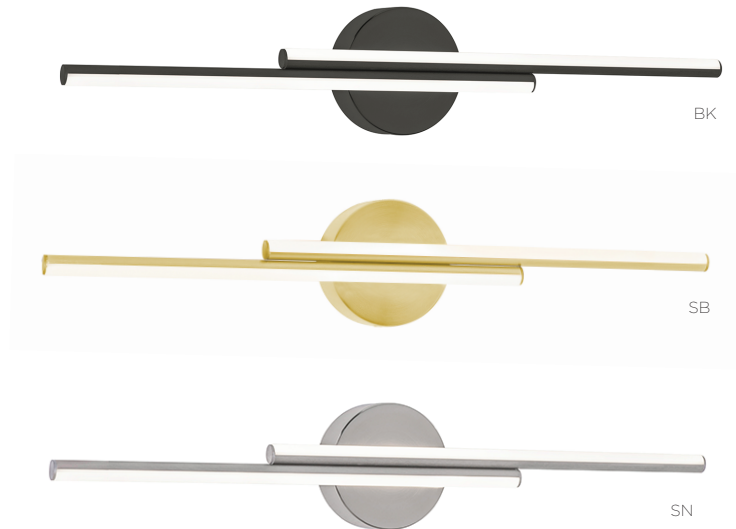

LOCATION		DATE
PREPARED BY		QUANTITY
COMMENTS		FIXTURE TYPE
CATALOG NUMBER		

Ella LED Vanity ELAV Series

Features

Slim profile modern vanity off set light bars. Ideal use for general lighting in indoor residential, commercial, and hospitality applications. Fixture can be mounted horizontally or vertically to a standard junction box (not included).

Construction

Fabricated metal housing. Standard mounting holes and hardware are included. Power supply connections must be made inside a junction box (not included).

Finish

Black, Satin Brass or Satin Nickel finish.

Diffuser

Frosted white acrylic diffuser.

Electrical

Input 120 VAC 60 Hz.
Compatible with residential TRIAC and ELV dimmers.

LED

Integrated LED modules capable of producing:
18W = 1400 delivered lumens
25W = 1800 delivered lumens
3000K (CCT). Rated for 50,000 Hrs., 90 CRI.

Certification

All fixtures are cETLus listed for indoor damp locations.
ADA Compliant
Title 24/JA8 Compliant

Warranty

Limited warranty: This fixture is free from defects in materials and workmanship for a period of 5 year from date of purchase.

Specifications and dimensions
subject to change without notice.

Ordering Information:

Black	Satin Brass	Satin Nickel	LED	Delivered Lumens	CCT	L	H	D
ELAV2404L30D1BK	ELAV2404L30D1SB	ELAV2404L30D1SN	18W	1400	3000K	24-1/4"	4-3/4"	2-1/4"
ELAV3004L30D1BK	ELAV3004L30D1SB	ELAV3004L30D1SN	25W	1800	3000K	30"	4-3/4"	2-1/4"